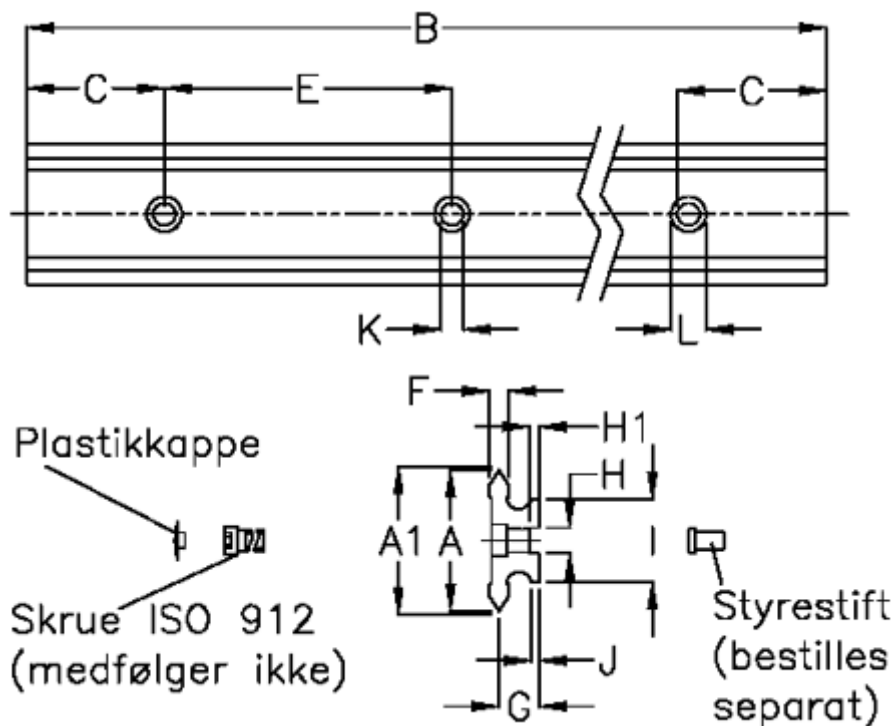

Article number: 057120430562

Description: Hepco GV3 slide NS 25 L3056 P2  
with counterbored holes

## Measures

A	= 25	G	= 10.2	Weight kg/1000 = 1.50
A1	= 25.74	H	= 6	
B	= 3056	H1	= 2.5	
C	= 43.0	I	= 15.0	
E	= 90	J	= 2.60	
F	= 4.93	K	= 5.5	
For bearing	= J25	L	= 10 x 5.1	
For guide pin	= SDP6	Precision type	= P2	